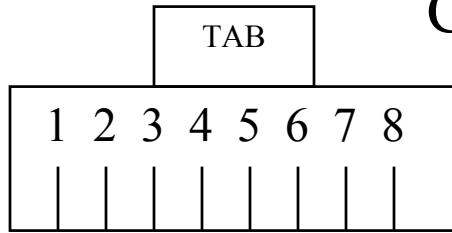

MultiGuard 400 Link Cable

CBL-MG-LINK-ORNG

Cable pinout

Looking at end of RJ45 cable

Tab up facing you
Pin One on the Left.

This cable is used to daisy chain MG400 units. The chain goes from the maintenance port to the next units link port