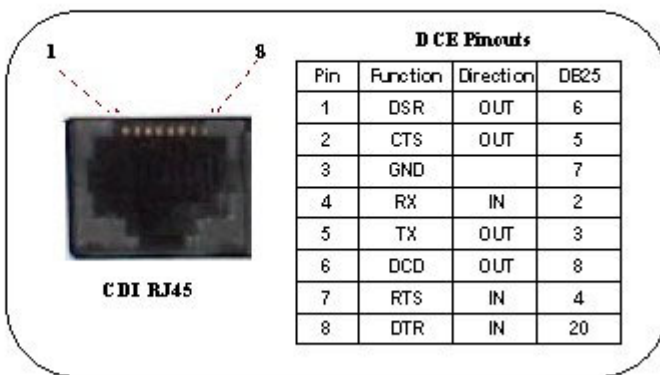

RJ 45 (8 pin modular) Socket connector