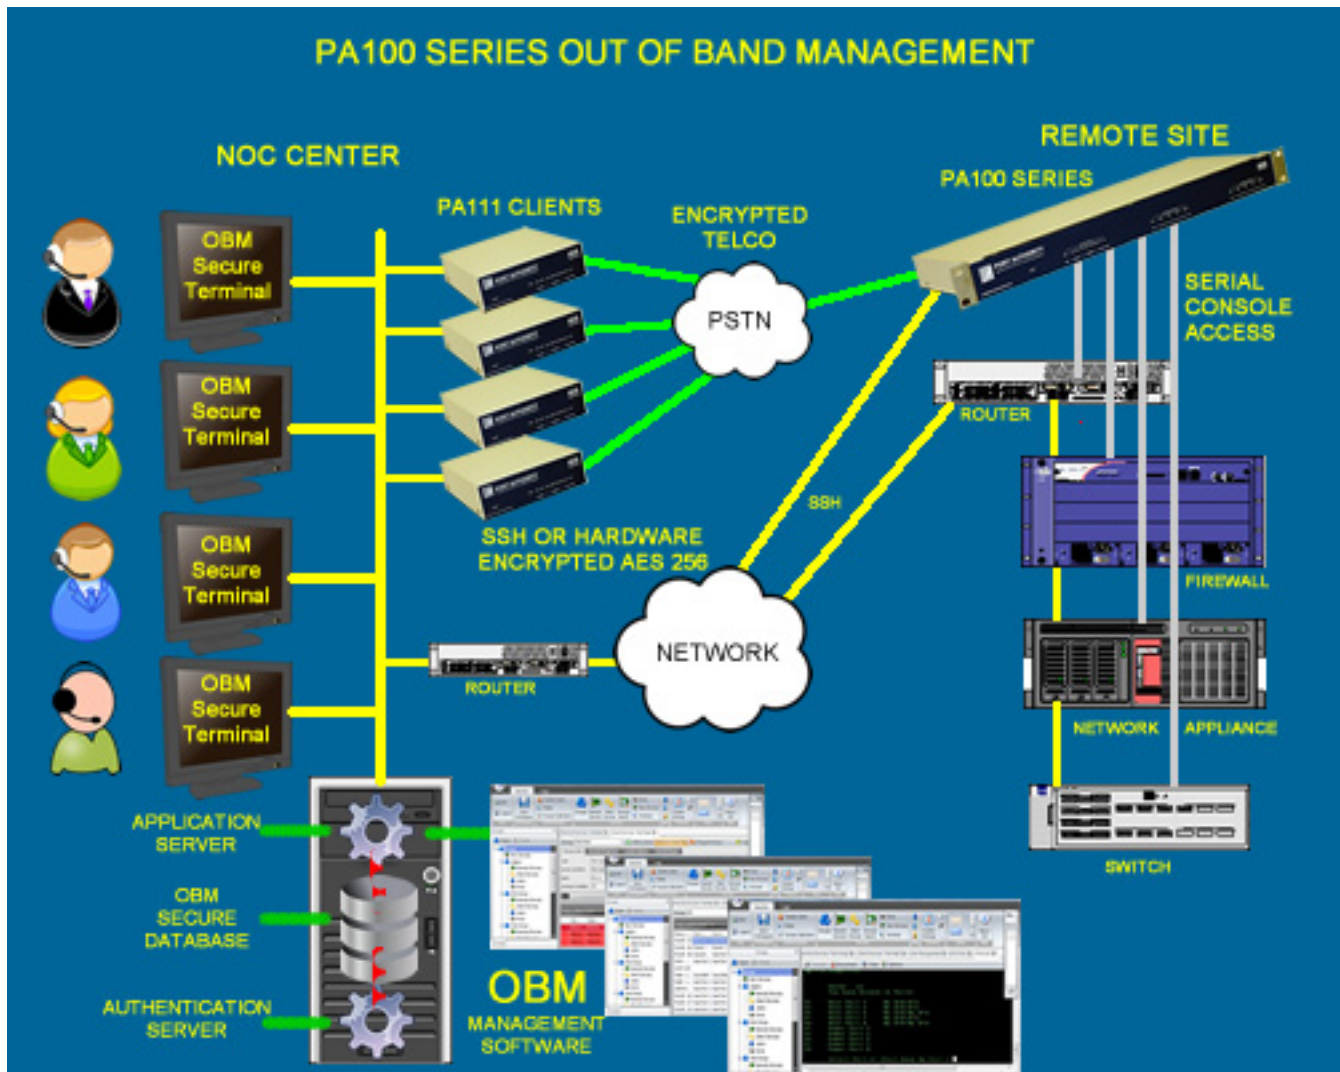

The Port Authority 155-AES provides Secure out of Band Management access to Routers, Firewalls, VOIP switches, and other network elements when conditions on the network deteriorate.

The device can act in several modes:

- As a true Secure Out of Band Management Device connected to the PSTN - end to end encrypted dial-up.
- As a Secure Terminal Server Connected to the WAN/LAN using network based protocols for security and management.
- As an encryptor using FIPS 140-2 Level 2 Certified AES encryption
- As a stand alone authentication device capable of authenticating an RSA token without a network connection (The ACE server is built-in)
- All of the above simultaneously.
- Or as a Client Encryptor used at the NOC for PSTN or Network Hardware End to End AES Encryption

The PA155-AES has five serial interfaces for connection to remote console ports and also supports five optional Secure Power Control Modules for remote power reboot capability.

Power Control Modules

PA100 SERIES OUT OF BAND MANAGEMENT

Network Capabilities

The network interface provides in band access for engineers as well as real time reporting and access to the DDM manager. The following protocols are supported.

- Multiple Encrypted Access Sessions
- Remote PPP Access
- Secure Shell (SSH)
- Radius, Syslog, SNMP, Real Time Events
- Real Time Telco Status and HeartBeat