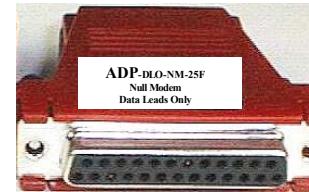

Cisco Catalyst cable, 4 feet, RJ45 plug/RJ45 plug Cable color red.

CBL-8PC-4', Connector adaptor cable,
4 feet, RJ45/RJ45, Cable color silver satin.

CBL-8PC-4', Connection to modem,
1 foot, RJ45/RJ45, Cable color silver satin.

CBL-TELCO, CONNECTS MODEM
TO PHONE LINE, 6 FEET, RJ11/RJ11

Part # ADP-DB9F-RJ45
connector adaptor
RJ45 socket/DB9 Female

Part # ADP-SUN BOX
SUN Workstation
connector adaptor
RJ45 socket/DB25 Male

ADP-DB25F-RJ45
Connector Adaptor
Generic Router
DB25 Female/RJ45 socket

ADP-DLO-NM-25F
Connector Adaptor
Null Modem
Data Leads Only
RJ45 socket/DB25F

ADP-DLO-NM-25M
Connector Adaptor
Null Modem
Data Leads Only
RJ45 socket/DB25M

ADP-DLO-25F
Connector Adaptor
Data Leads Only
RJ45 socket/DB25F