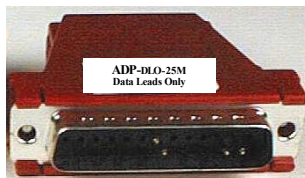

ADP-DLO-25M
Connector Adaptor
Data Leads Only
RJ45 socket/DB25M