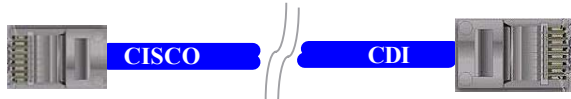

Cables and Adaptors

Communication Devices Inc.

Part # CBL-CISCO-CON/AUX-B
Cisco Console/Auxillary cable

Cisco Console/Auxiliary port, 4 feet, RJ45 plug/RJ45 plug Cable color blue

Part # CBL-CISCO-CAT-R
Cisco Catalyst cable,

Cisco Catalyst cable, 4 feet, RJ45 plug/RJ45 plug Cable color red.

CBL-8PC-4', Connector adaptor cable,
4 feet, RJ45/RJ45, Cable color silver satin.

CBL-8PC-4', Connection to modem,
1 foot, RJ45/RJ45, Cable color silver satin.