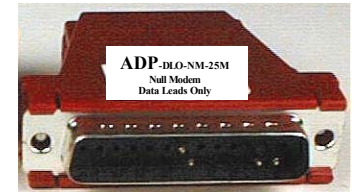

ADP-DLO-NM-25M
Connector Adaptor
Null Modem
Data Leads Only
RJ45 socket/DB25M